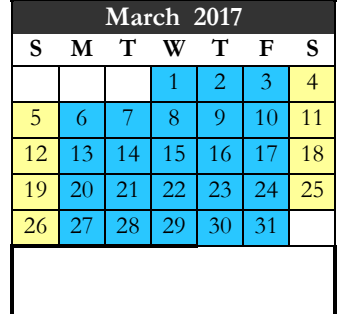

The International Preschool of Warsaw Academic Calendar 2016-2017

August 2016						
S	M	T	W	T	F	S
	1	2	3	4	5	6
7	8	9	10	11	12	13
14	15	16	17	18	19	20
21	22	23	24	25	26	27
28	29	30	31			
Teacher's Workdays 08/15-18						
IPW Open House 08/19						
1st Day of School 08/22						

November 2016						
S	M	T	W	T	F	S
		1	2	3	4	5
6	7	8	9	10	11	12
13	14	15	16	17	18	19
20	21	22	23	24	25	26
27	28	29	30			
All Saints Day 11/01						
Independence Day 11/10-11						

January 2017						
S	M	T	W	T	F	S
1	2	3	4	5	6	7
8	9	10	11	12	13	14
15	16	17	18	19	20	21
22	23	24	25	26	27	28
29	30	31				
Holiday Break 12/19 - 1/6						

April 2017						
S	M	T	W	T	F	S
						1
2	3	4	5	6	7	8
9	10	11	12	13	14	15
16	17	18	19	20	21	22
23	24	25	26	27	28	29
30						
Easter Break 4/13 - 4/18						

July 2017						
S	M	T	W	T	F	S
						1
2	3	4	5	6	7	8
9	10	11	12	13	14	15
16	17	18	19	20	21	22
23	24	25	26	27	28	29
30	31					

Last Day of School 07/14

September 2016						
S	M	T	W	T	F	S
				1	2	3
4	5	6	7	8	9	10
11	12	13	14	15	16	17
18	19	20	21	22	23	24
25	26	27	28	29	30	

December 2016						
S	M	T	W	T	F	S
				1	2	3
4	5	6	7	8	9	10
11	12	13	14	15	16	17
18	19	20	21	22	23	24
25	26	27	28	29	30	31
Christmas Performance 12/16						
Holiday Break 12/19 - 1/6						

February 2017						
S	M	T	W	T	F	S
			1	2	3	4
5	6	7	8	9	10	11
12	13	14	15	16	17	18
19	20	21	22	23	24	25
26	27	28				

May 2017						
S	M	T	W	T	F	S
	1	2	3	4	5	6
7	8	9	10	11	12	13
14	15	16	17	18	19	20
21	22	23	24	25	26	27
28	29	30	31			
National Holiday - 5/1						
Constitution Day - 5/3						
Parents Performance - 5/19						

August 2017						
S	M	T	W	T	F	S
						1
		1	2	3	4	5
6	7	8	9	10	11	12
13	14	15	16	17	18	19
20	21	22	23	24	25	26
27	28	29	30	31		

Teachers Workdays 08/14-17
Open House 08/18
First Day of School 08/21

October 2016						
M	T	W	T	F	S	
2	3	4	5	6	7	8
9	10	11	12	13	14	15
16	17	18	19	20	21	22
23	24	25	26	27	28	29
30	31					

Halloween 10/31

March 2017						
S	M	T	W	T	F	S
			1	2	3	4
5	6	7	8	9	10	11
12	13	14	15	16	17	18
19	20	21	22	23	24	25
26	27	28	29	30	31	
Graduation 6/14						
Corpus Christi 06/15-16						
Summer Program Begins 06/20						

International Preschool of Warsaw

ul Kalatowki 24
02-702 Warszawa
Phone: (48) 22 843 0964
Email: ipw@ipw.edu.pl Website: www.ipw.edu.pl

- Open House
- School Closed
- School Open
- Early Dismissal